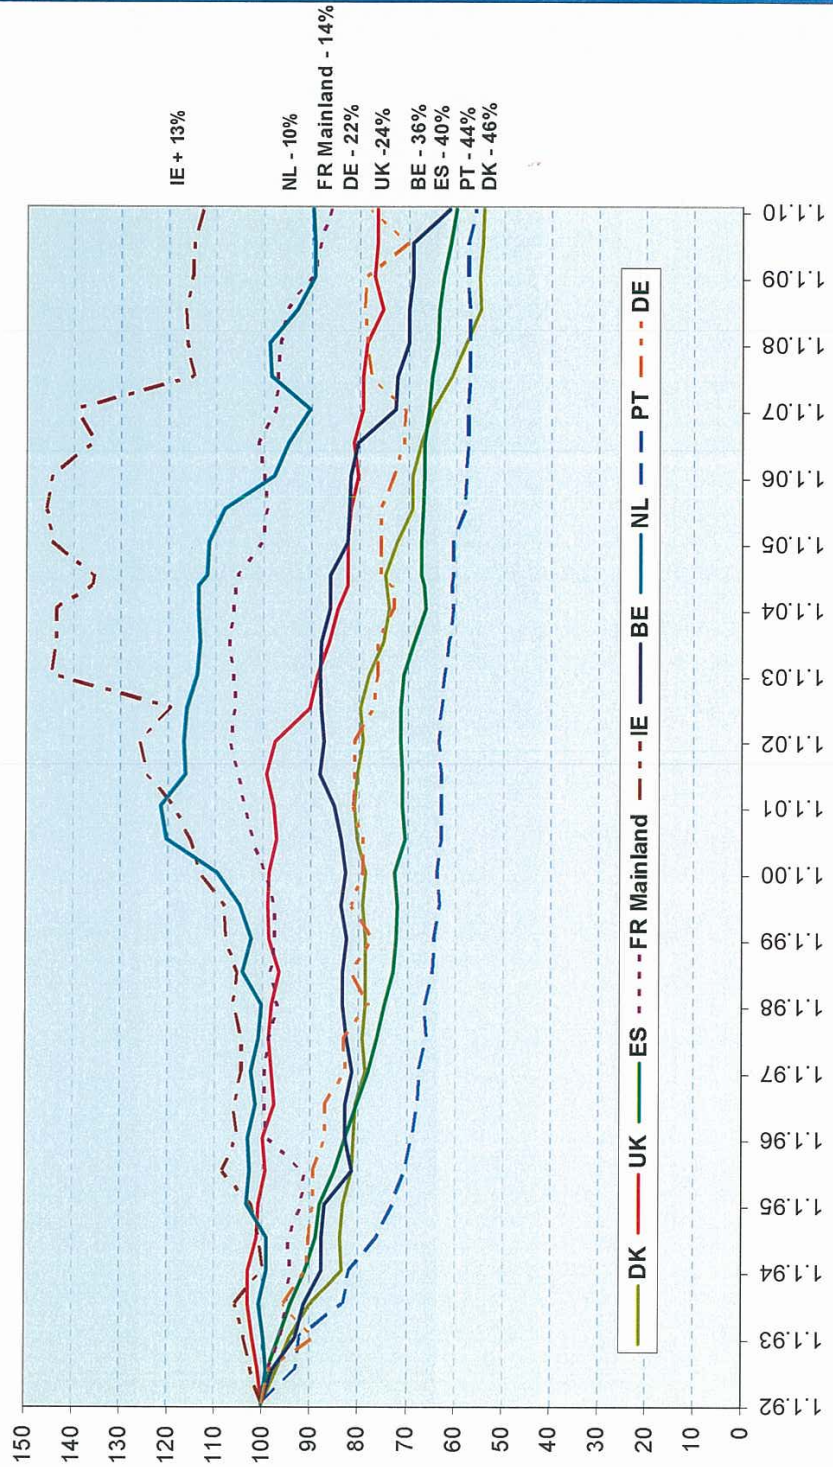

DG Maritime Affairs and fisheries

Fishing capacity trends

Trend in the tonnage of some EU fleets 1992 - 2009
 Index 100 on 1-1-1992

Source: EU fishing fleet register 11 January 2010

Fishing capacity trends

Trend in the tonnage of some EU fleets 1992 - 2009

Index 100 on 1-1-1992 or on accession date