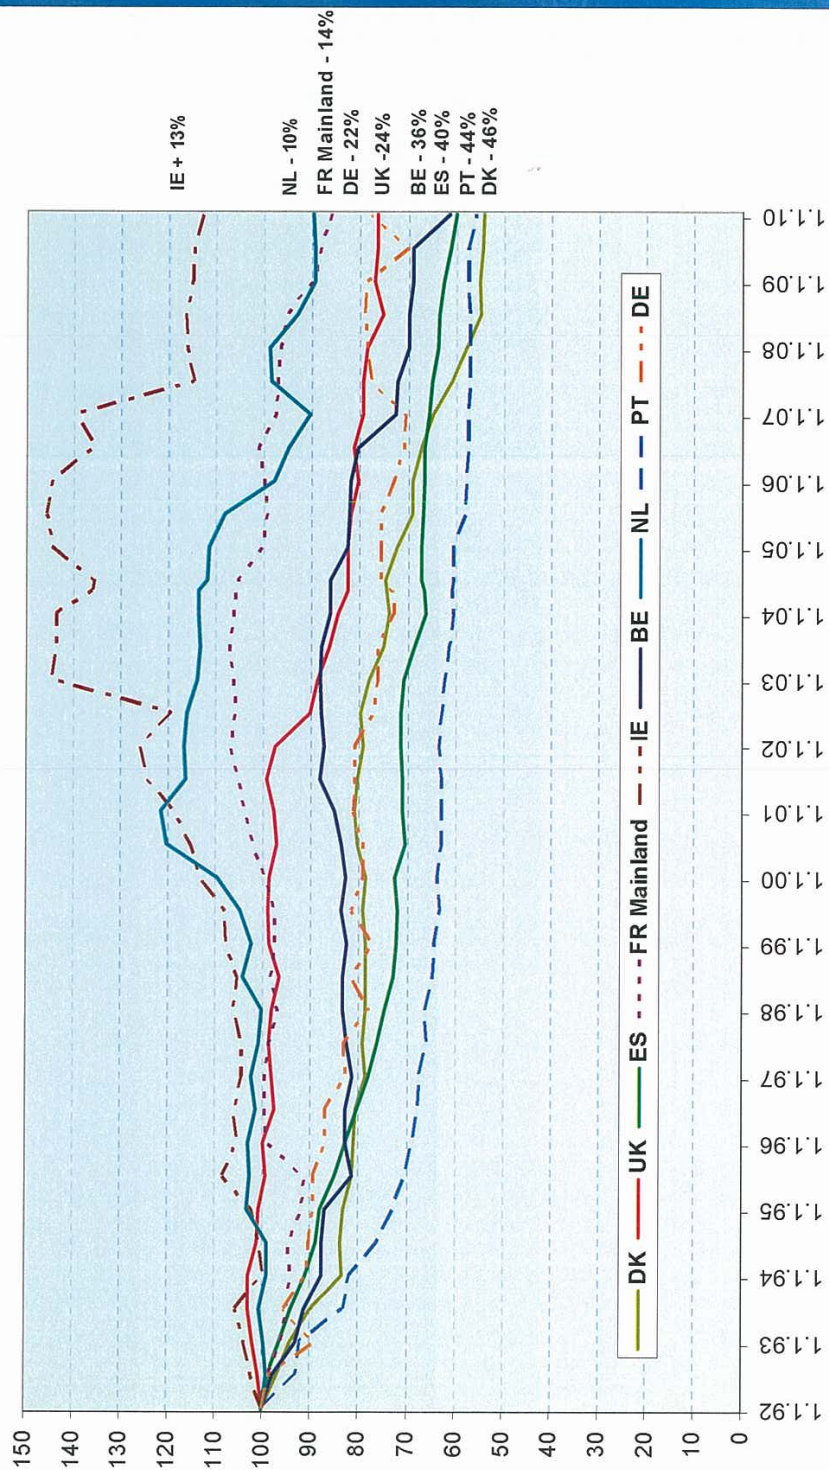

## Fishing capacity trends

Trend in the tonnage of some EU fleets 1992 - 2009  
Index 100 on 1-1-1992

Source: EU fishing fleet register 11 January 2010

## Fishing capacity trends

Trend in the tonnage of some EU fleets 1992 - 2009

Index 100 on 1-1-1992 or on accession date